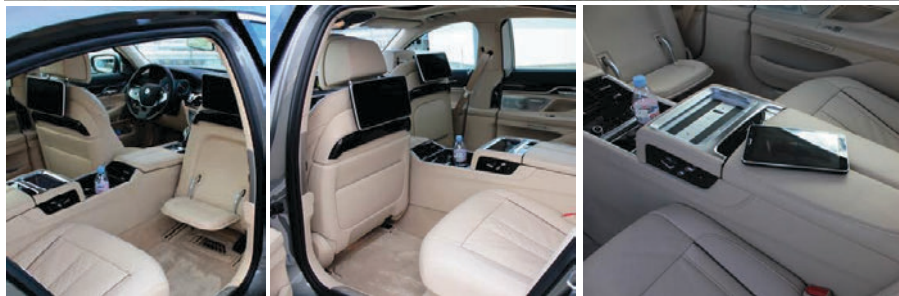

BMW 750iL xDrive – LUXURY SEDAN

3

Amenities

The BMW 7 Series extends typical BMW driving pleasure to include the enjoyment of being driven.

2

Passengers who occupy the luxurious seats in the rear enjoy a generous amount of space.

2

While the active chassis technology of the Executive Drive Pro option offers a driving experience of unrestricted comfort and dynamics in every situation, the features of the ambient light design and innovative comfort and entertainment functions ensure a supreme level of relaxed travelling pleasure.